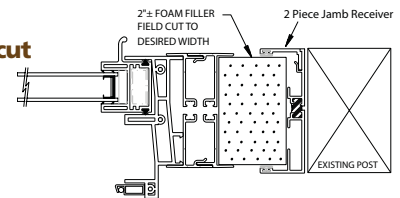

Options

- Low-E/Argon, grids
- Casement, double hung, or picture windows
- Glass knee walls
- Custom sized wall panels