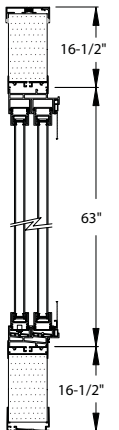

Options

- Low-E/Argon, grids
- Casement, double hung, or picture windows
- Glass knee walls
- Custom sized wall panels