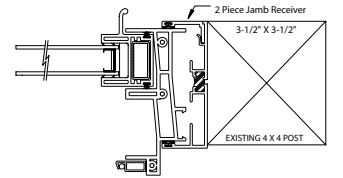

Lifetime/ 20 year glass warranty

ACCU-FIT

Fits best in square and level structural openings up to 75" in width

- 3-1/4" insulated custom sized wall panels
- 3 colors - White, almond or bronze
- Wall heights up to 10 ft. standard
- Glass or solid knee wall
- Door options - 5068 or 6068 Harvey vinyl patio door
S118 Therma-Tru Smooth-Star fiberglass door

Options

- Clear, Low-E, Low-E/Argon, standard insulated or tempered glass, grids
- Classic rolling, casement, double hung or picture windows
- Solid or glass knee walls

ADJUSTA-FIT

Fits all widths with the versatility of being cut to fit in out-of-square structural openings