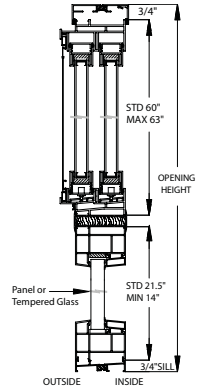

HARVEY CLASSIC VINYL ENCLOSURES

Close in existing porches or create a new living space

Can be installed between structural columns under existing roof system

Custom built to fit existing opening, maximizing views and speeding installation

Lifetime/ 20 year glass warranty

ACCU-FIT

Fits best in square and level structural openings up to 75" in width

- 3-1/4" insulated custom sized wall panels
- 3 colors - White, almond or bronze
- Wall heights up to 10 ft. standard
- Glass or solid knee wall
- Door options - 5068 or 6068 Harvey vinyl patio door
  S118 Therma-Tru Smooth-Star fiberglass door

Options

- Clear, Low-E, Low-E/Argon, standard insulated or tempered glass, grids
- Classic rolling, casement, double hung or picture windows
- Solid or glass knee walls